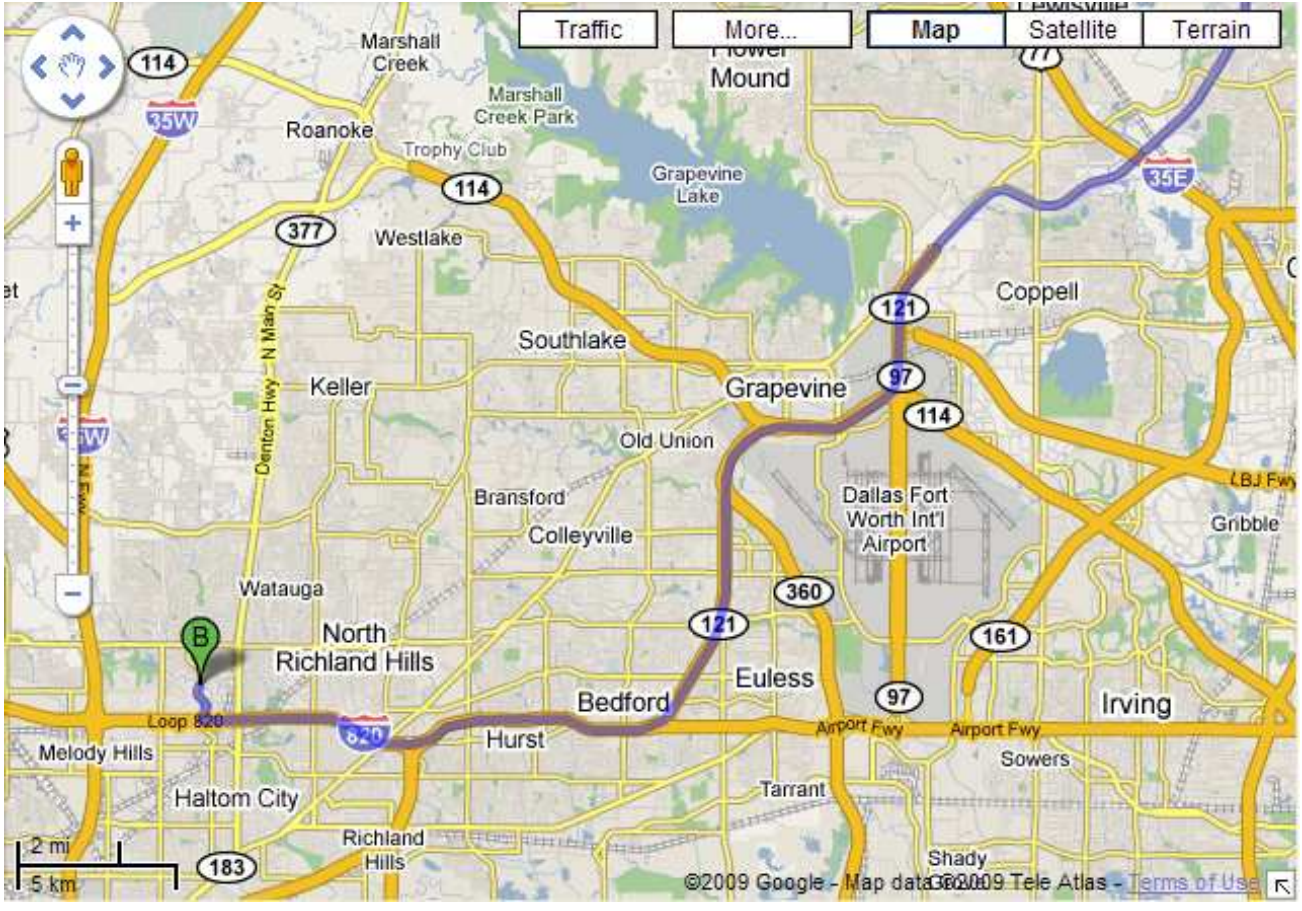

Haltom High School - 5501 North Haltom Road, Haltom City, TX 76137

Note – this is the High School address – the field is actually behind the High School and not connected by a road

Take 75 S to 121 S

Take 121 S to I-820 W

Take I-820 W to Fossil Creek Blvd (take Right)

Follow Fossil Creek Blvd to Parkwood Trail (take Right)

Parking lot and field straight ahead

Traffic More... Map Satellite Terrain

©2009 Google - Map data ©2009 Tele Atlas - Terms of Use